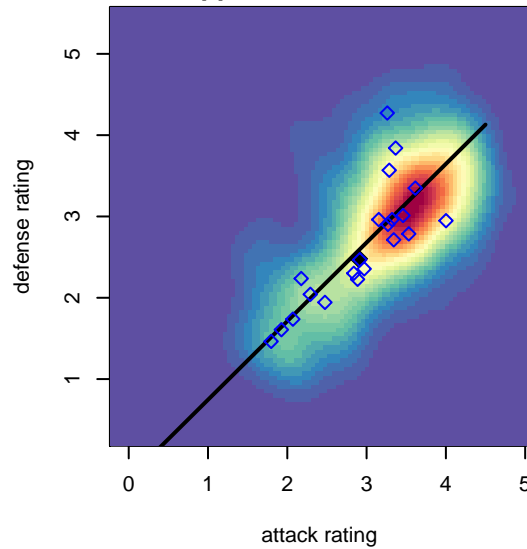

Eastside FC White B99

Eastside FC
 Preston, WA
 B99 total strength=1576
 attack=18.19 defense=11.95
 fall league = RCL B99 Div 2
 notes= Barros 2014

alt names used:
 Eastside FC B99 White B
 Eastside FC B99 White
 Eastside FC B99 White B

**attack and defense variance (black dot)
relative to other teams
and top 10 in region**

**attack and defense rating
relative to others at age
and all opponents in last 13 months**

Performance relative to 13 month average