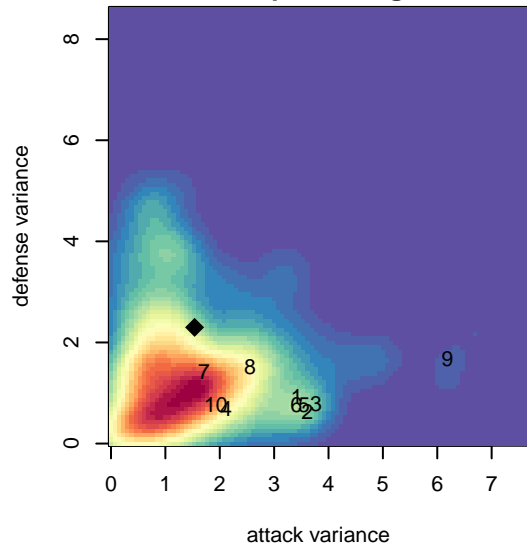

Eastside FC White B99

Eastside FC
 Preston, WA
 B99 total strength=1576
 attack=18.19 defense=11.95
 fall league = RCL B99 Div 2
 notes= Barros 2014

alt names used:
 Eastside FC B99 White B
 Eastside FC B99 White
 Eastside FC B99 White B

**attack and defense variance (black dot)
relative to other teams
and top 10 in region**

**attack and defense rating
relative to others at age
and all opponents in last 13 months**

Performance relative to 13 month average