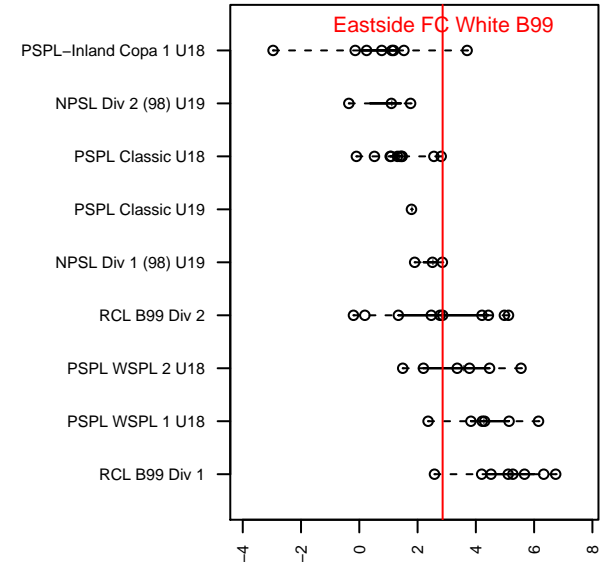

Eastside FC White B99

Eastside FC
 Preston, WA
 B99 total strength=1576
 attack=18.19 defense=11.95
 fall league = RCL B99 Div 2
 notes= Barros 2014

alt names used:
 Eastside FC B99 White B
 Eastside FC B99 White
 Eastside FC B99 White B

**attack and defense variance (black dot)
relative to other teams
and top 10 in region**

**attack and defense rating
relative to others at age
and all opponents in last 13 months**

Performance relative to 13 month average