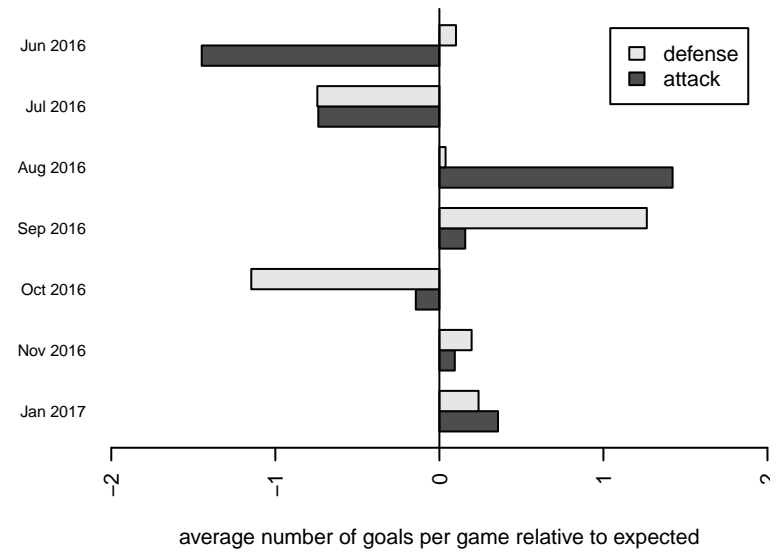

Performance relative to 13 month average