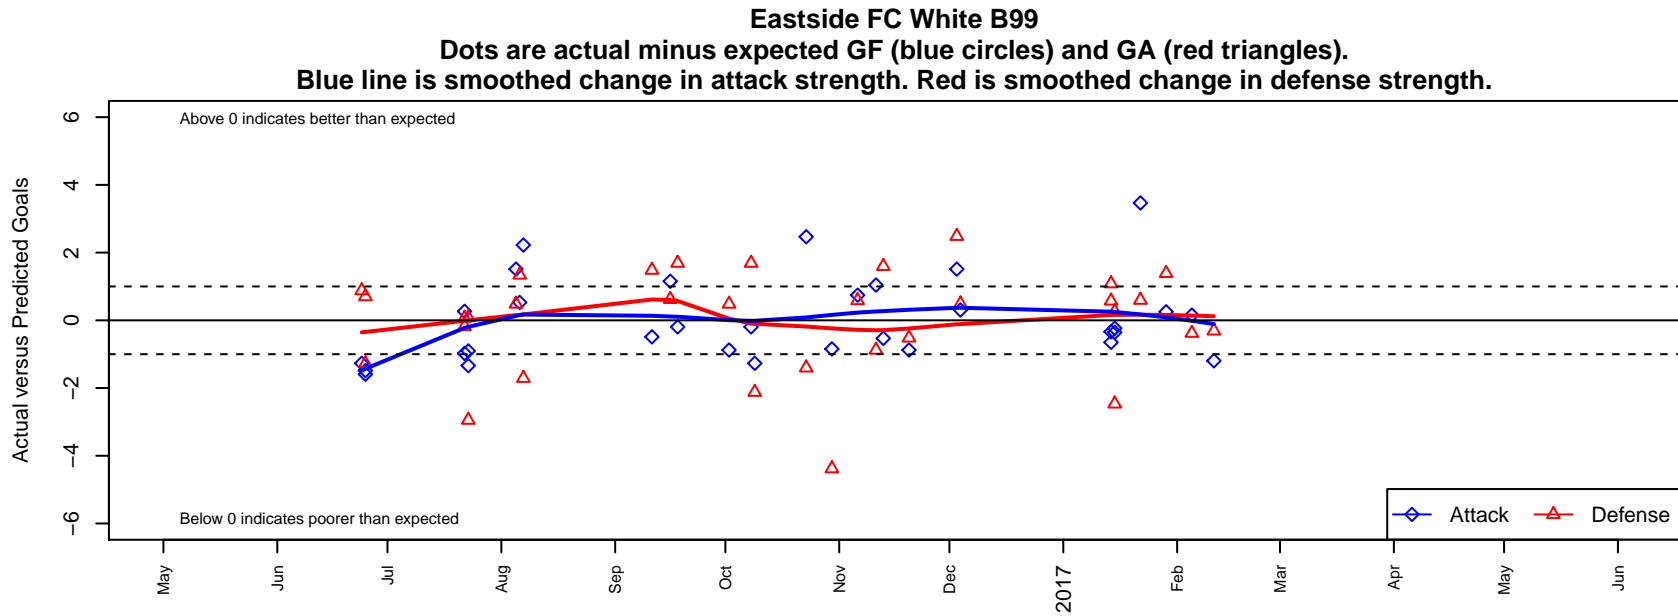

Eastside FC White B99

Eastside FC
 Preston, WA
 B99 total strength=1576
 attack=18.19 defense=11.95
 fall league = RCL B99 Div 2
 notes= Barros 2014

alt names used:
 Eastside FC B99 White B
 Eastside FC B99 White
 Eastside FC B99 White B

**attack and defense variance (black dot)
relative to other teams
and top 10 in region**

**attack and defense rating
relative to others at age
and all opponents in last 13 months**

Performance relative to 13 month average