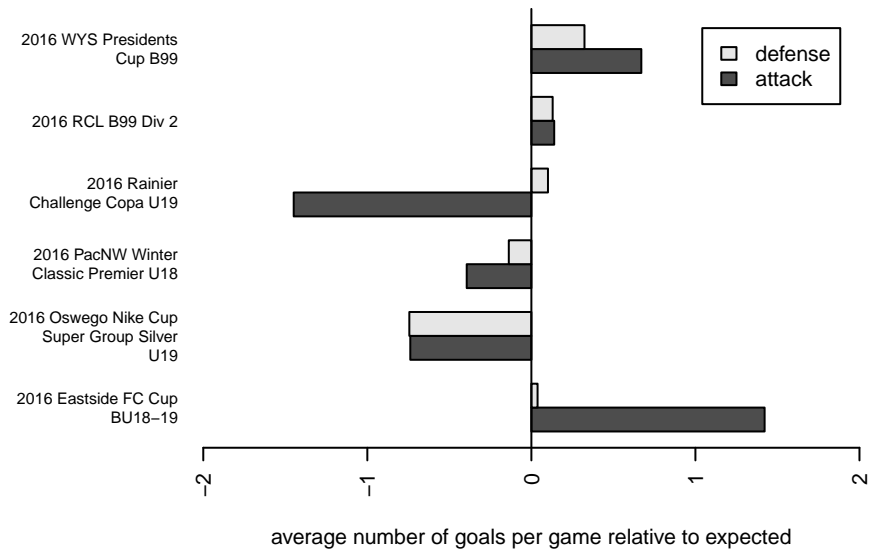

Eastside FC White B99

Eastside FC
 Preston, WA
 B99 total strength=1576
 attack=18.19 defense=11.95
 fall league = RCL B99 Div 2
 notes= Barros 2014

alt names used:
 Eastside FC B99 White B
 Eastside FC B99 White
 Eastside FC B99 White B

Venues played:
 2016 Rainier Challenge Copa U19
 2016 Oswego Nike Cup Super Group Silver U1
 2016 Eastside FC Cup BU18-19
 2016 RCL B99 Div 2
 2016 PacNW Winter Classic Premier U18
 2016 WYS Presidents Cup B99

**attack and defense variance (black dot)
relative to other teams
and top 10 in region**

**attack and defense rating
relative to others at age
and all opponents in last 13 months**

Performance relative to 13 month average